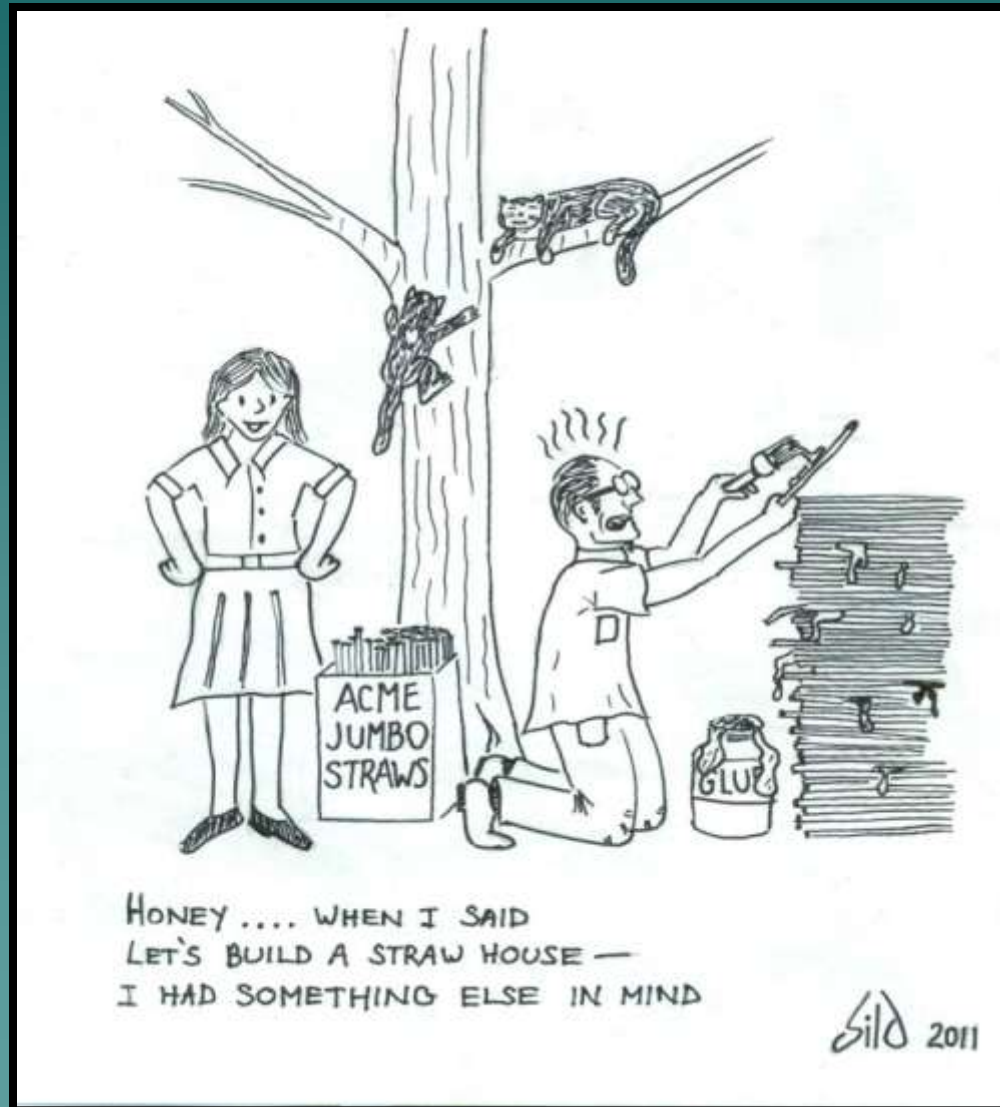

LIVING SUSTAINABLY OFF GRID

The image features a solid teal background. In the bottom right corner, there is a stylized, dark teal silhouette of a mountain range. The text "LIVING SUSTAINABLY OFF GRID" is centered in the upper half of the image, rendered in a bold, white, sans-serif font with a subtle drop shadow.

Small Gardens on Property

Small Gardens on Property

Small Gardens on Property

Small Gardens on Property

Off Grid Humour

Thank you for your interest
and attention

Peeter and Lori Sild

A stylized silhouette of a mountain range in a darker shade of teal, located in the bottom right corner of the slide.