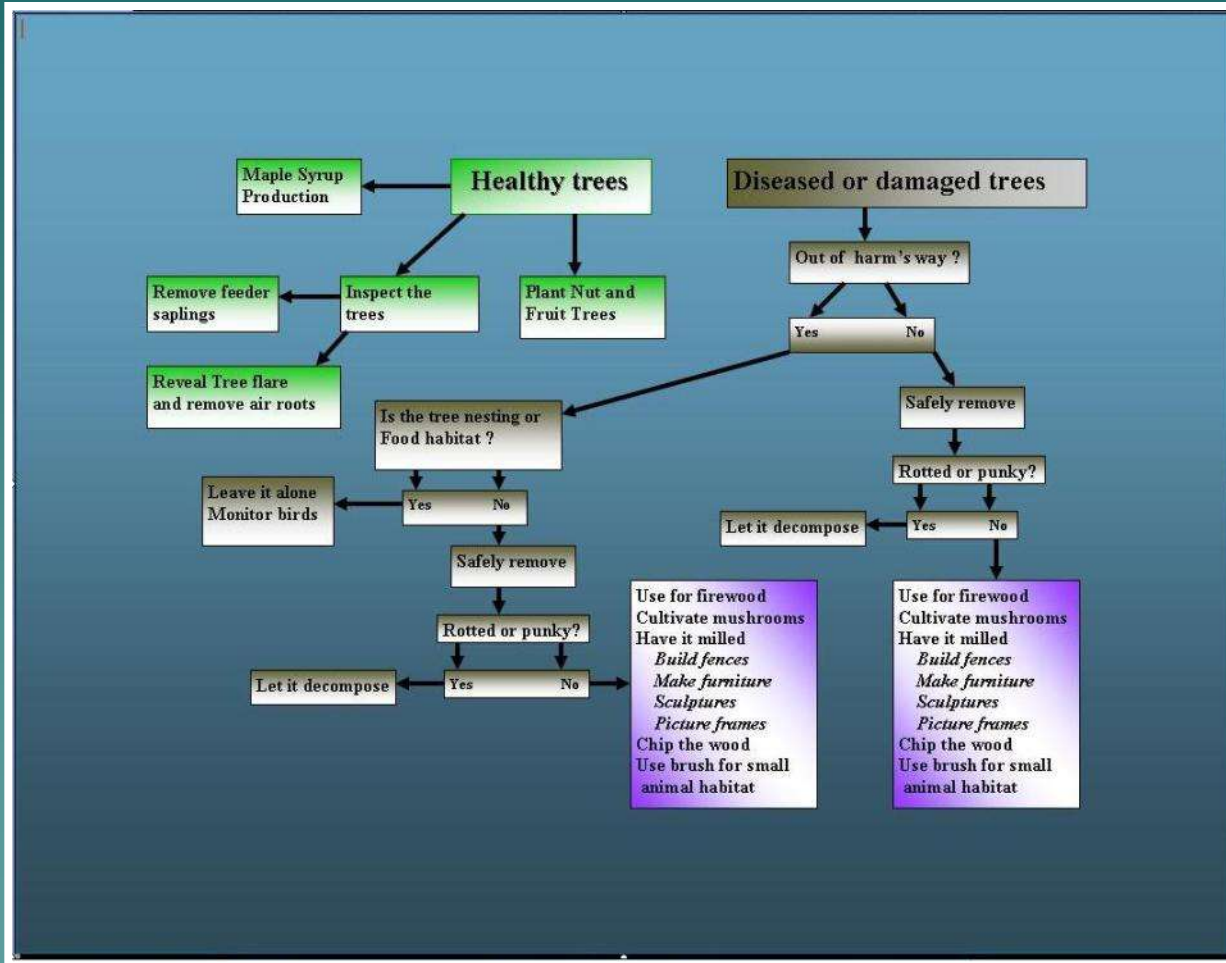

LIVING SUSTAINABLY OFF GRID

The image features a solid teal background. In the bottom right corner, there is a stylized, dark teal silhouette of a mountain range. The text "LIVING SUSTAINABLY OFF GRID" is centered in the upper half of the image, rendered in a bold, white, sans-serif font with a subtle drop shadow.

Southern Exposure

Terrain

Terrain

Plants and Trees

Plants and Trees

Plants and Trees

Plants and Trees

Plants and Trees

Animal and Insect Life

Animal and Insect Life

Care of Wood

Maple Syrup Production

Milled Wood

Small Animal Habitat

Firewood

Wood Chipping

Small Gardens on Property

Small Gardens on Property

Small Gardens on Property

Small Gardens on Property

Off Grid Humour

Thank you for your interest
and attention

Peeter and Lori Sild

A stylized silhouette of a mountain range in a darker shade of teal, located in the bottom right corner of the slide.